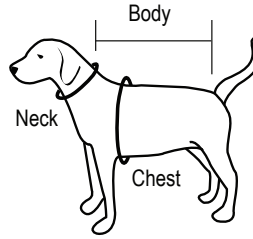

## Dog Apparel Size Chart

Neck Measurement: around the neck plus 1/4 in.

Body Measurement: from neck to back before the beginning of the tail.

Chest Measurement: around the largest

Size		Neck (in) Range		Body (in) Range		Chest (in) Range		Example Dog Breeds
1	XS	7.1	8.7	7.1	8.7	11.0	12.6	Chihuahua, Puppy, Miniature Doberman, Yorkshire Terrier
2	S	7.9	9.4	8.7	10.2	14.2	15.7	Papillion, Pomeranian
3	M	9.4	11.0	10.6	12.2	15.7	17.3	Boston Terrier, Maltese, Toy Poodle
4	L	11.0	12.6	12.6	14.2	18.1	19.7	Miniature Schnauzer, Pekingese, Pug, Shih Tzu